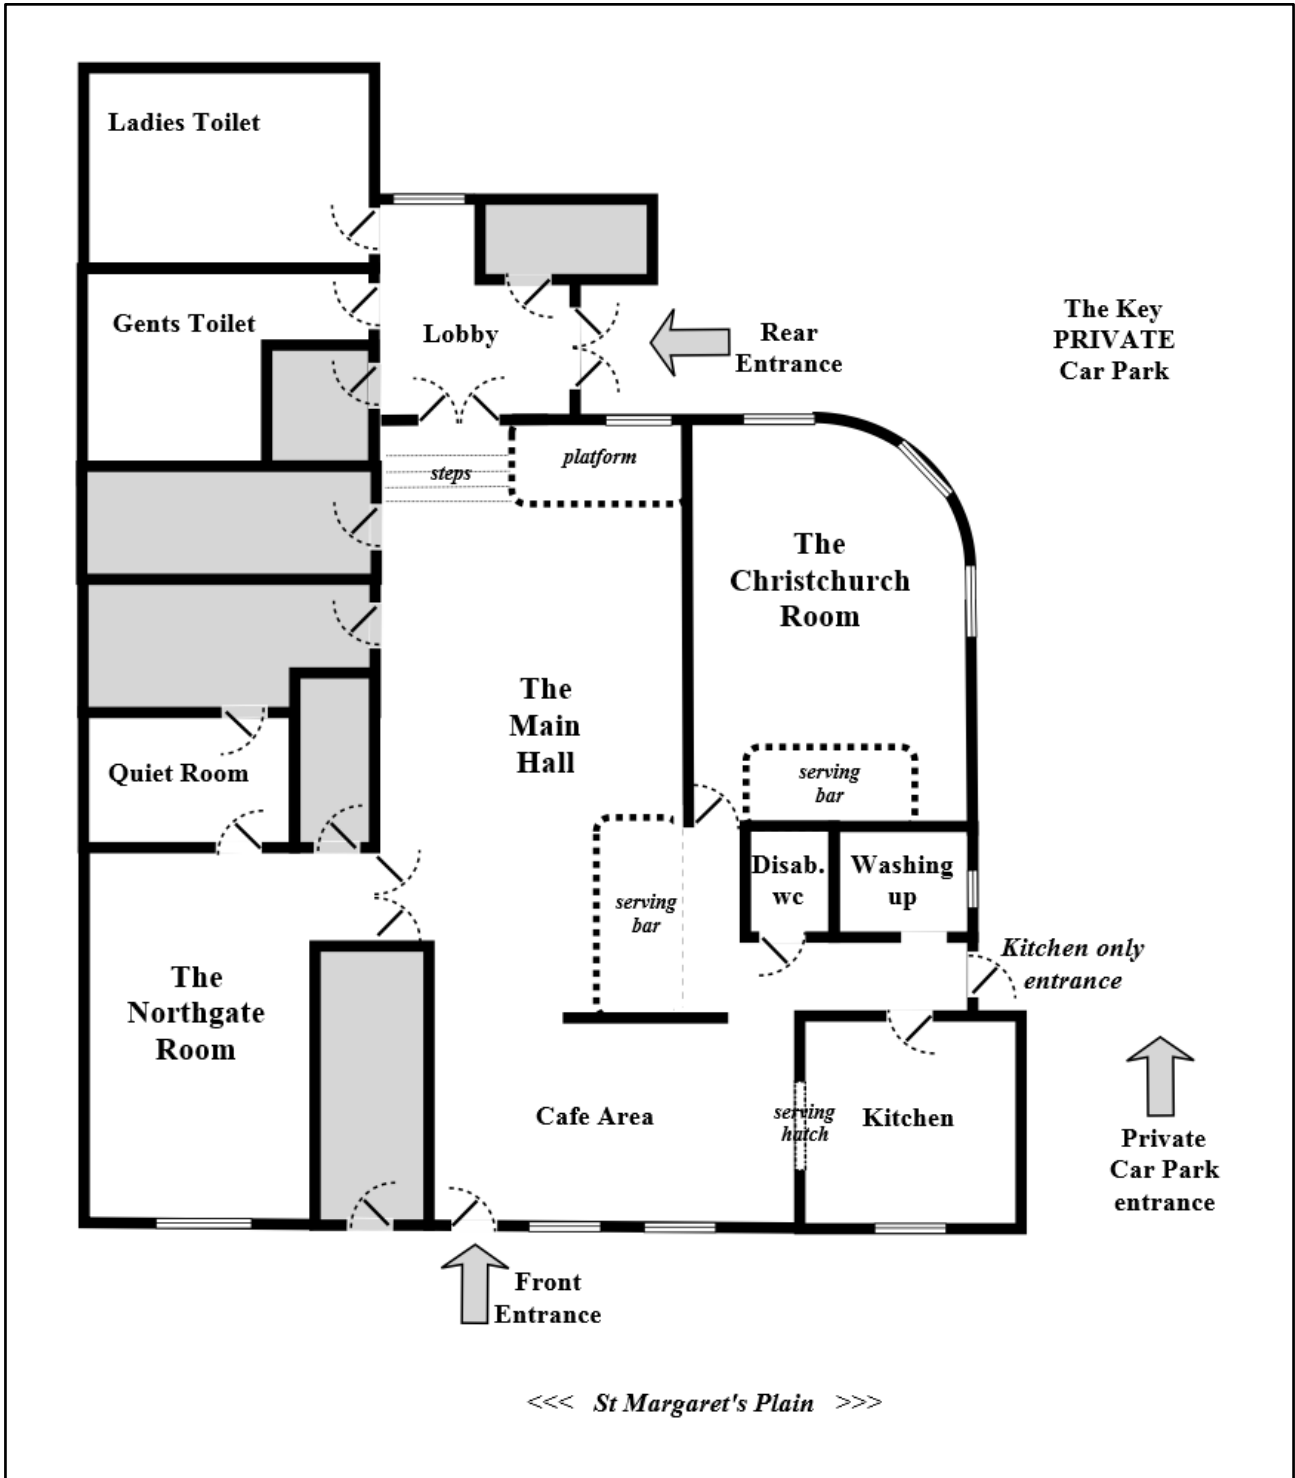

The Key FLOORPLAN

The Key, 15 St. Margaret's Plain, Ipswich, IP4 2BB - 01473 211585

April 2021